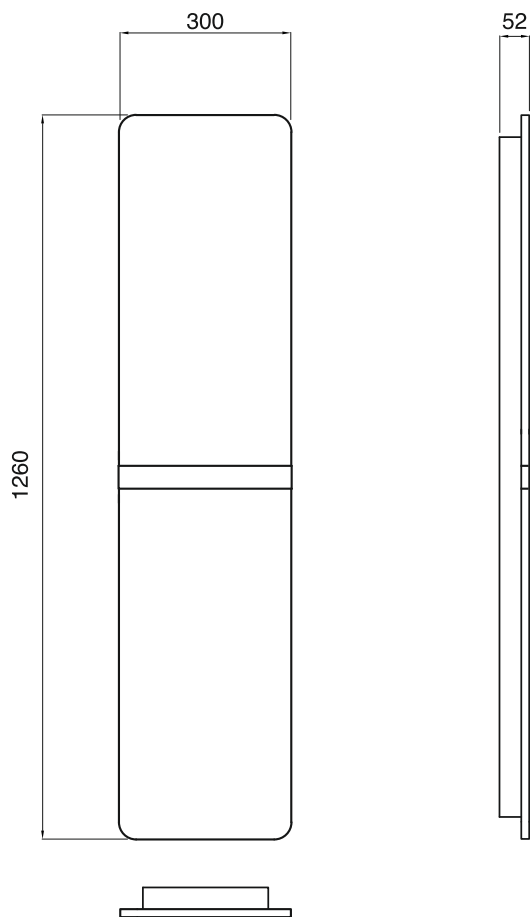

DISEGNO TECNICO | TECHNICAL DRAWING

elysir H

TERMOARREDO ELETTRICO
ELECTRIC HEATERS

MODEL	BASE MM	HEIGHT MM	DEPTH MM	POWER W	VOLT V	NET WEIGHT KG
ELYSIR H	300	1260	52	300	230	16