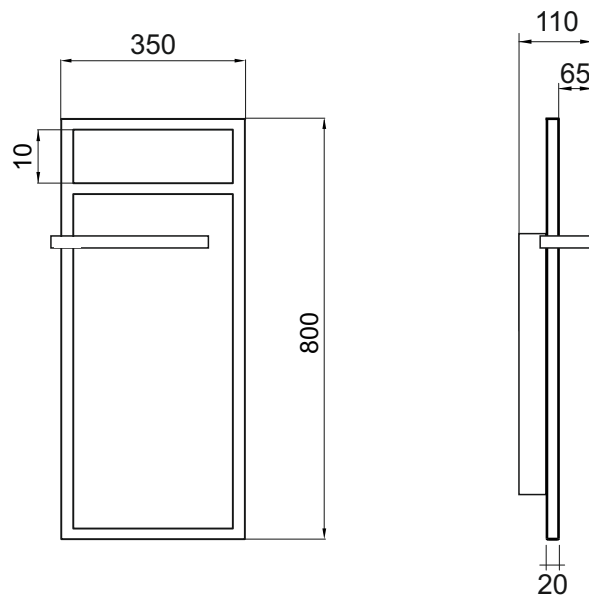

DISEGNO TECNICO | TECHNICAL DRAWING

telius S

SCALDASALVIETTE ELETTRICO
ELECTRICTOWEL WARMER

MODEL	BASE MM	HEIGHT MM	DEPTH MM	POWER W	VOLT V	NET WEIGHT KG
TELIUS S	350	800	110	150	230	12